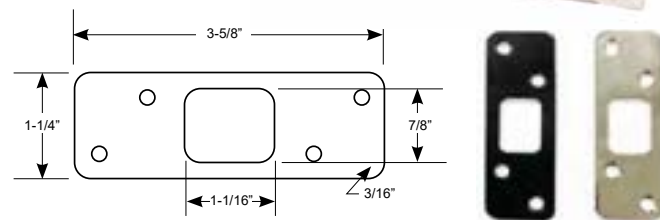

SECURITY STRIKE PLATES
(REQUIRED FOR USE WITH SOME HVHZ SINGLE DOOR UNITS)

SKU	DESCRIPTION	FINISH
YR02081BLACK	1-1/4"x3-5/8" DEADBOLT SECURITY STRIKE	BLACK
YR02081US26	1-1/4"x3-5/8" DEADBOLT SECURITY STRIKE	BRIGHT CHROME