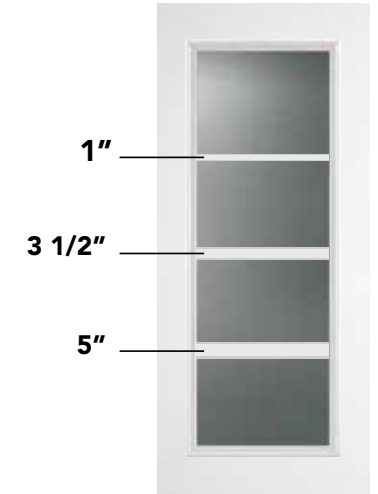

Designs can be applied to clear or textured Low-E Glass. See page 43 for glass options.

The Following Low-E Glass Options are Available

Simulated Divided Lites

(Continued)

Full Vertical 2 Lite 6/8
DRS00-SDLFV2L