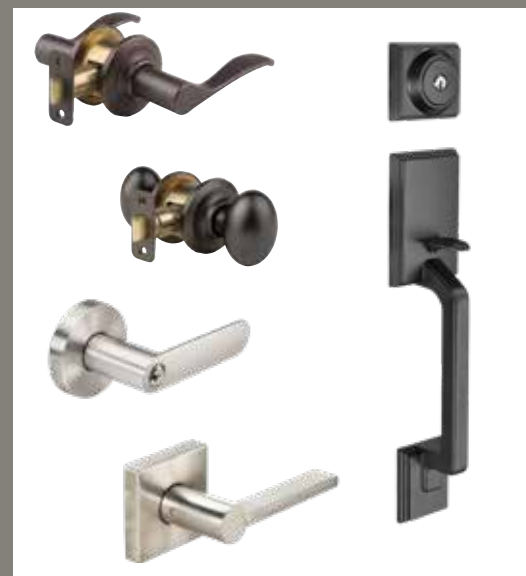

HIGH SECURITY
LOCKS

STANDARD LOCKS

VIEWERS

PRIVACY LATCH

KICK PLATES

STOPS

FOR MORE SYSTEM COMPONENT
OPTIONS, REFER TO PAGES 82-86.

HARDWARE

TRILENNIUMTM Multi-Point Locking System

Security. Strength. Reliability. Performance.

Unmatched security doesn't have to mean compromised style. Trilennium offers a growing portfolio of attractive handset designs that work in conjunction with a locking mechanism which installs into a router carved pocket in the edge of your door. This mechanism features one solid unit with three latches based on patented I-Beam construction for reliable, proven strength and performance. Operating as one unit, all three latches engage when the door is closed. One movement of the thumb-turn or key turn activates all three deadbolts. Each latch is a deadbolt which adds increased protection for any entryway.