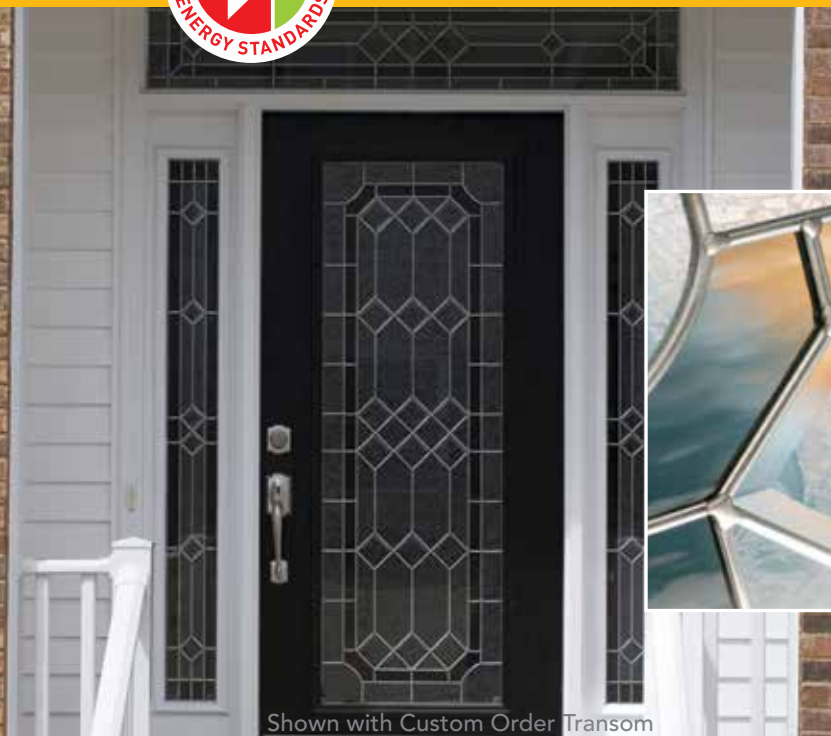

Majestic

Nickel Caming

Majestic's formal pattern of beveled glass, accented with gray shades, is the epitome of classic design.

Glass Textures:
Glue Chip Bevels
Glue Chip Glass
Gray Soft Wave Glass

Privacy Rating 5

Shown with Custom Order Transom
CUSTOM PAGES 11-13