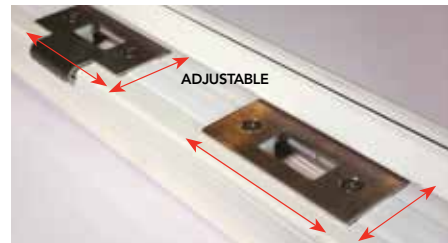

Adjustability

4-way adjustable (horizontal and vertical) strike latch plates.

Flat Contoured

Add on an Astragal Security Strip to any outswing double door combination for added security and clean finished appearance eliminating the reveal between the doors.