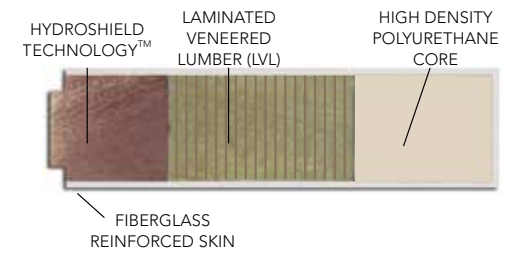

6/8 DOOR CROSS SECTION