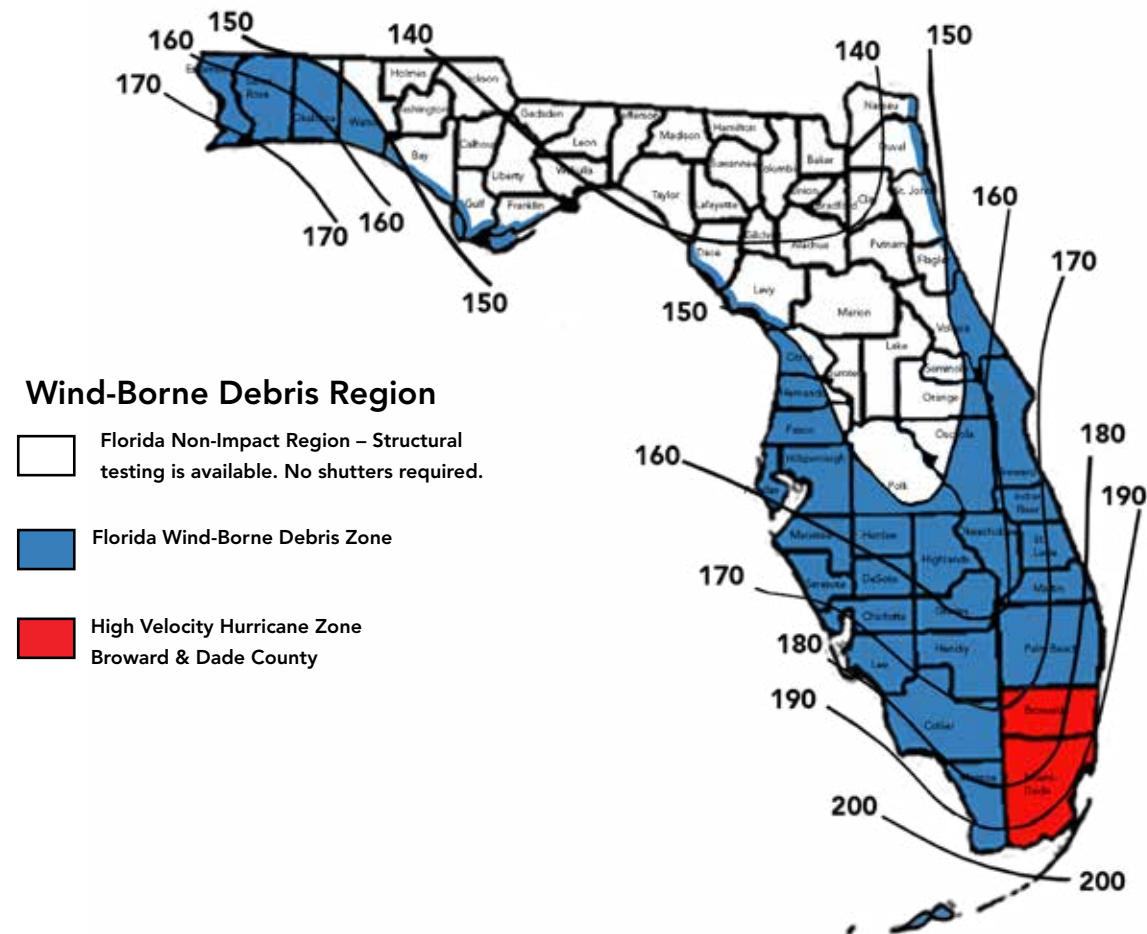

HURRICANE COMPLIANCE

Our expertise in Florida and High Velocity Hurricane Zone (HVHZ) building codes means you can trust **BHI Doors** systems to comply with the unique requirements needed for hurricane code compliance.

Impact units have structural ratings and may be used in the HVHZ and/or WBD impact zones without shutters required.