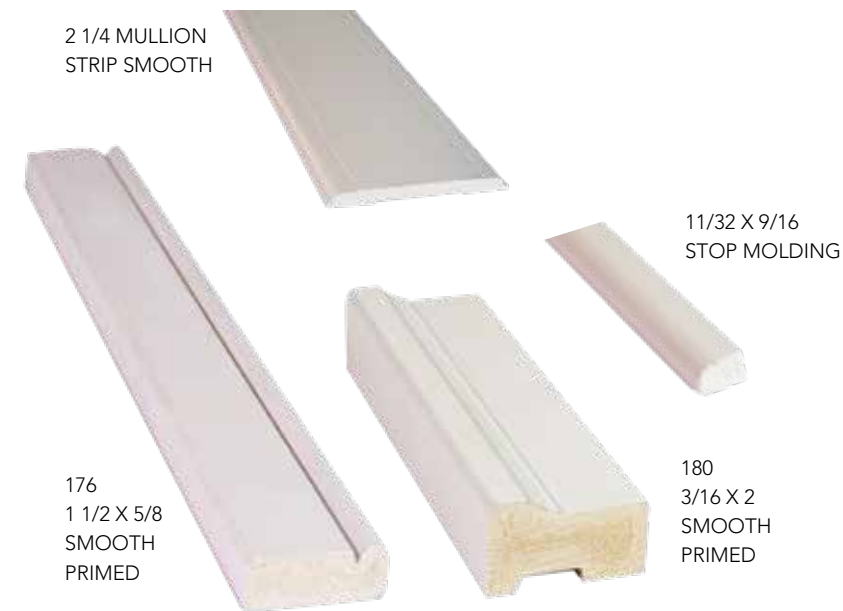

COMPONENTS

plastpro®

Brickmold & Trim

- White smooth molding can be painted or faux finished
- Tan textured molding can be painted or stained

BRICKMOLD AND MOLDING SMOOTH

SKU	SIZE	DESCRIPTION	FINISH
PFWBM17685	85"x1-1/2"x5/8"	Smooth PF Brickmold	White
PFWBM176102	102"x1-1/2"x5/8"	Smooth PF Brickmold	White
PFWBM18085	85" x 3/16"x2"	Smooth PF Brickmold	White
PFWBM180102	102"x1-3/16"x2"	Smooth PF Brickmold	White
PFMTS24M10000	100"x2-1/2"	Smooth PF Mullion Strip	White
PFWSSM100	100"x11/32"x9/16"	Smooth PF Sidelite Stop Molding	White